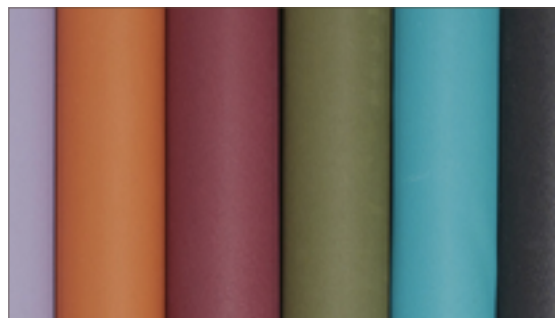

MARIKO has been using JADE YOGA Mats since a long before she established MARI Yoga because of following reasons;

Natural Material

A Tree for A Mat

Production Philosophy

Dedicated Causes

Grat Performance

A little difference can make a big difference if you choose your mat with awareness.

JADE|YOGA™

PLEASE CONTACT

MARI YOGA

hello@mariyoga.com

www.mariyoga.com

Pick Up @ MARI Yoga's Class