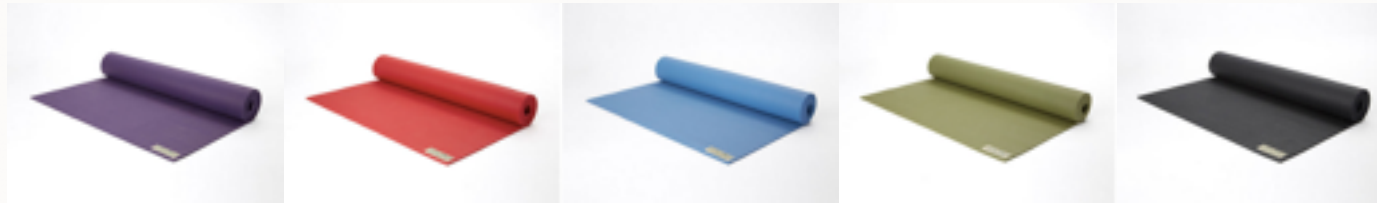

The lightest weight in the series.
Great for travel or for those who like closer contact with the ground.

3.2mm thick, 68" long
3.2mm x 173cm (1/8" x 68")

Midnight Blue:
HKD 520

Olive: HKD 520

Black: HKD 520

Purple: HKD 520

Teal: HKD 550

HARMONY PROFESSIONAL

A perfect balance of traction & cushion

3.2mm thick, 68" long
4.8mm x 173cm (3/16" x 68")

Purple: HKD 660

Raspberry:
HKD 660

Slate Blue:
HKD 660