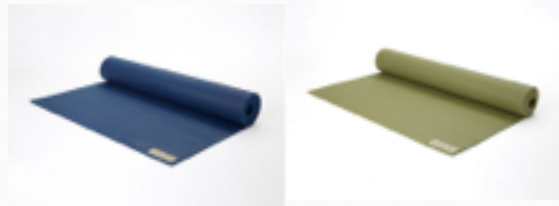

Purple: HKD 520

Teal: HKD 550

HARMONY PROFESSIONAL

A perfect balance of traction & cushion

3.2mm thick, 68" long
4.8mm x 173cm (3/16" x 68")

Purple: HKD 660

Raspberry:
HKD 660

Slate Blue:
HKD 660

Olive: HKD 660

Black: HKD 660

Red: HKD 660

Tibetan Orange:
HKD 660

Midnight Blue:
HKD 660

Teal: HKD 690

Pink: HKD 690

JADE YOGA PRODUCTS

HARMONY PROFESSIONAL A perfect balance of traction & cushion

EXTRA LENGTH

3.2mm thick, 74" long
4.8mm x 188cm (3/16" x 74")

Midnight Blue:
HKD 720

Olive: HKD 720

EXTRA LENGTH & WIDTH

3.2mm thick, 28" width 74" long
4.8mm x 188cm (3/16" x 74")