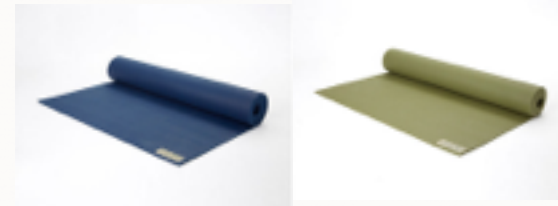

HARMONY PROFESSIONAL A perfect balance of traction & cushion

EXTRA LENGTH

3.2mm thick, 74" long
4.8mm x 188cm (3/16" x 74")

Midnight Blue:
HKD 720

Olive: HKD 720

EXTRA LENGTH & WIDTH

3.2mm thick, 28" width 74" long
4.8mm x 188cm (3/16" x 74")

Midnight Blue:
HKD 820

Olive: HKD 820

BALSA BLOCK

Made with 100% balsa wood, a rapid renewable resource.

7 x 13.3 x 22.2cm / 2.75" x 5.25" x 8.75"
0.31kg

HKD 220/block

MAT TOWEL / HAND TOWEL

Made with silky soft polyester microfibre, super absorbent & quick drying provide excellent grip, grabbing your mat & holding you while you sweat.